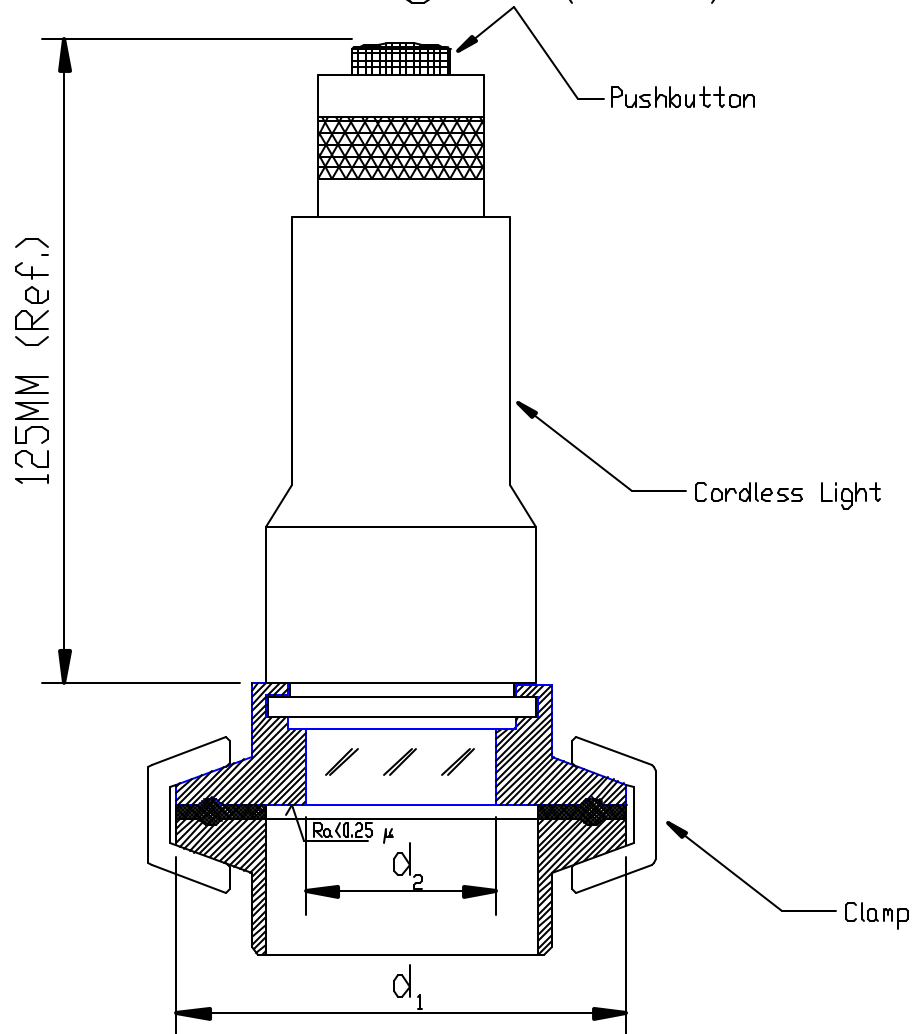

MetaClamp[®] With Cordless Light (40W)

NO. 180-B2

MANUFACTURED AND TESTED IN CONFORMANCE WITH A.D.
STANDARDS SERIES H.P. & A.D. STANDARD WO/ TRD 100
SIGHT GLASS FUSED TO METAL CONFORMING TO DIN 7079
GLASS: BOROSILICATE (DIN 7080)
RING MATERIAL: DUPLEX STAINLESS STEEL (1.4462)
CONSULT FACTORY FOR OPTIONAL RING MATERIALS

STANDARD TUBE OD	d ₁	d ₂
	INCH (MM)	INCH (MM)
1", 1 1/2"	1.99 (51)	0.95 (24)
2"	2.52 (64)	0.95 (24)

		METAGLAS[®] SIGHT GLASS DISC FOR SANITARY CLAMPS WITH 40 WATT LIGHT		L. J. STAR INCORPORATED P.O. BOX 1116 TWINSBURG, OH 44087 (330)405-3040 * FAX (330) 405-3070
		DATE	NAME	
DES.				
CHK'D.				